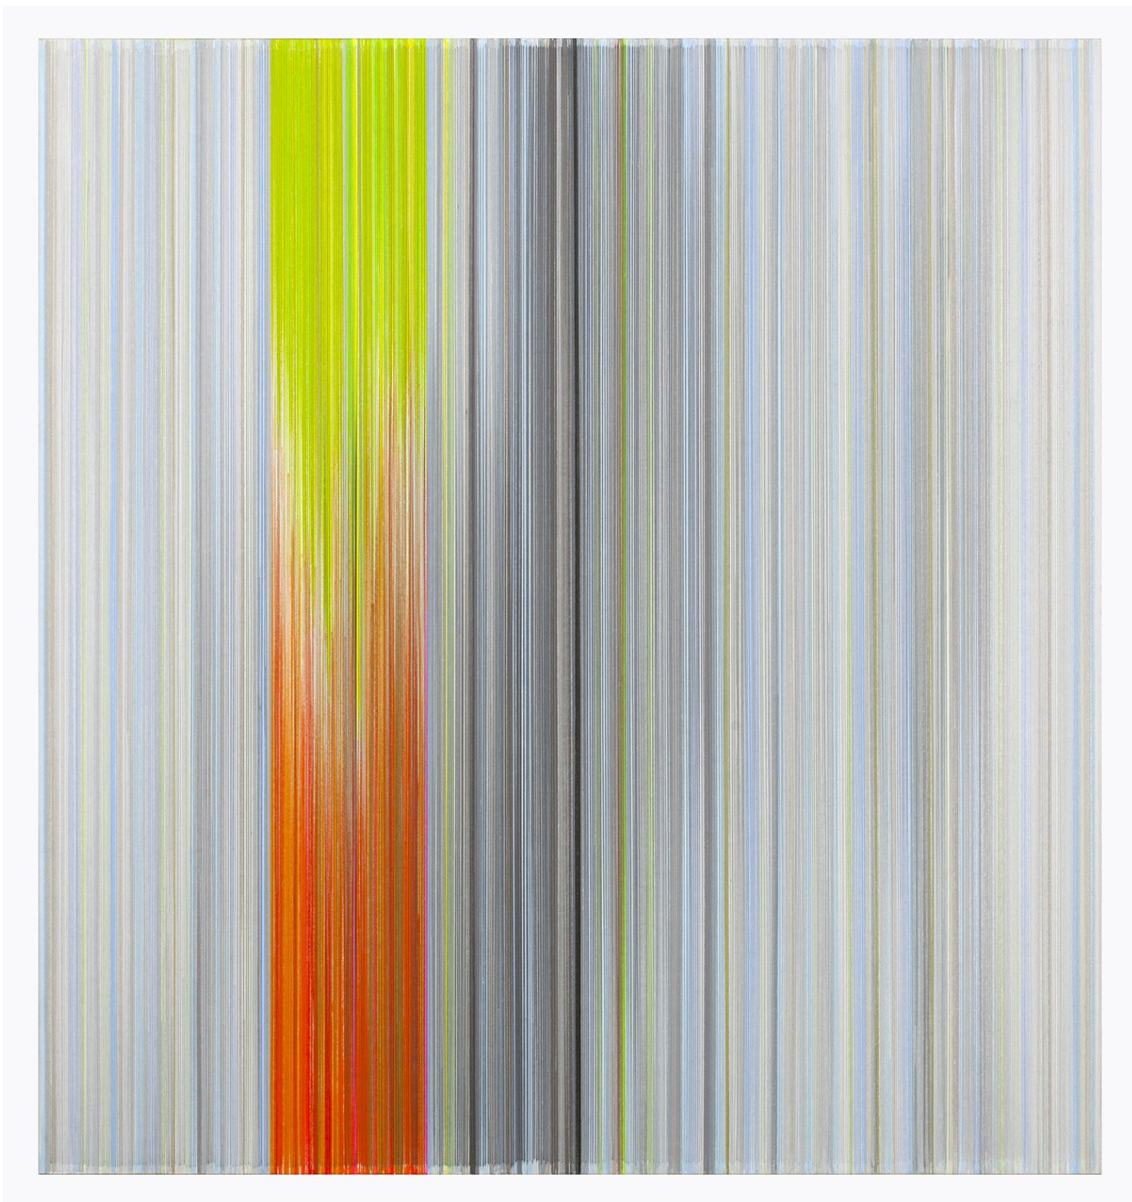

EXPO CHGO Online 2021 | Additional Select Works

**Whitney Bedford**  
*Veduta (Cole)*, 2020  
Ink and oil on hybrid panel  
51½ x 76 in.  
WB-000063

**Whitney Bedford**  
*Helen Frankenthaler, 2020*  
Graphite on Arches Paper  
30 x 22 in.  
WB-000060

30 x 28 inches

AL-000186

**Anne Lindberg**

*flash: level, 2020*

Graphite and colored pencil on mat board

30 x 28 in

AL-000184

**Anne Lindberg**  
*flash: time, 2020*  
Graphite and colored pencil on mat board  
30 x 28 inches  
AL-000183

**Anne Lindberg**

*flash: opposites, 2020*

Graphite and colored pencil on mat board

30 x 28 inches

AL-000185

**Dannielle Tegeder**  
*Black Out Cosmologies 2, 2019*  
Acrylic, gouache and colored pencil on cut paper  
Unframed: 9 x 12 in  
DT2-000131