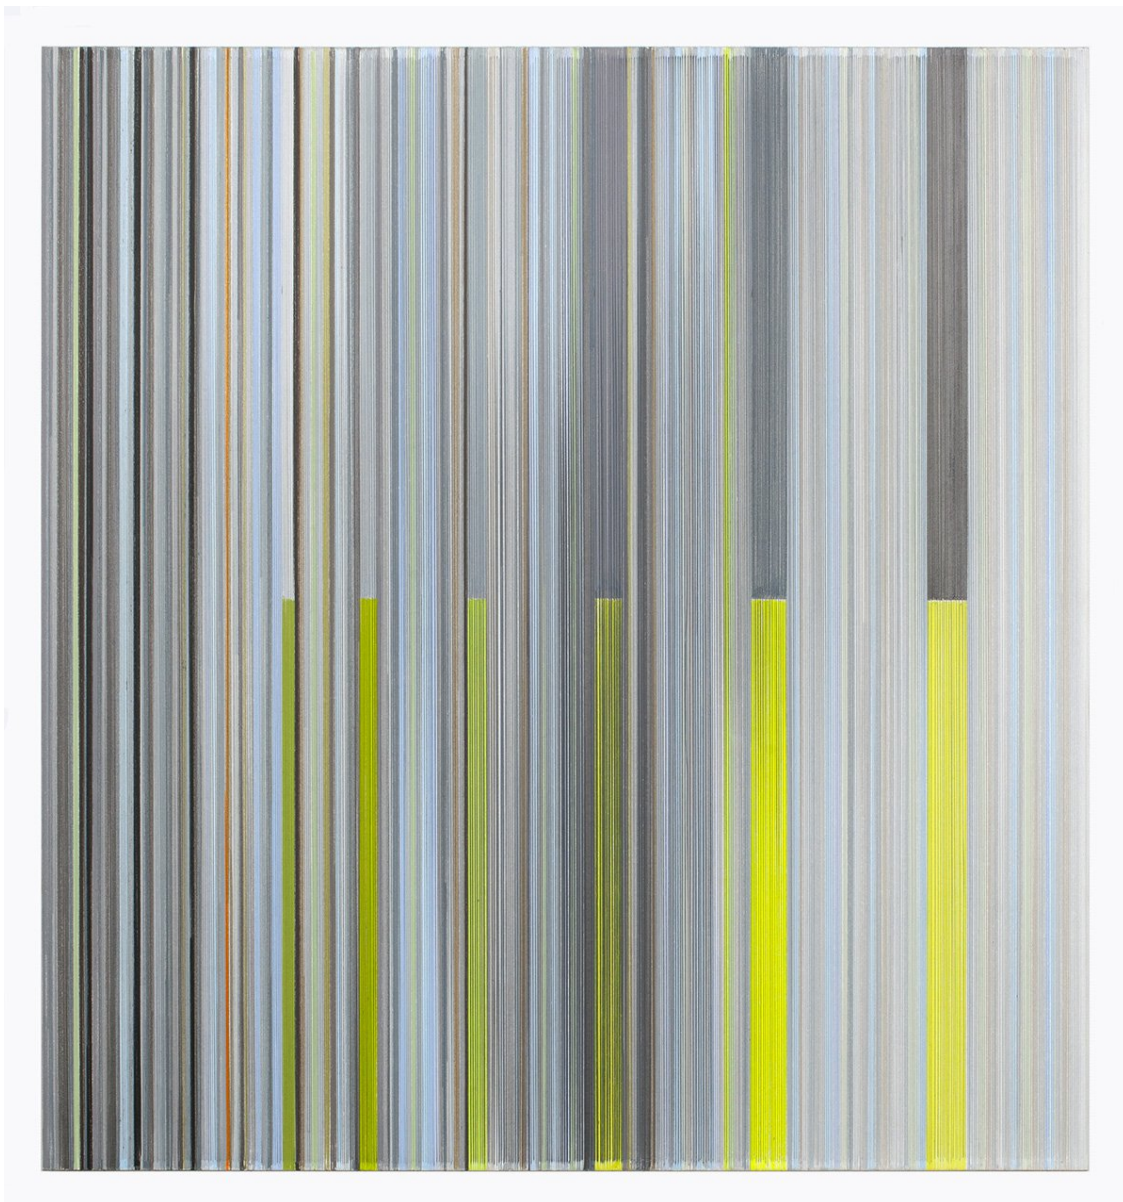

EXPO CHGO Online 2021 | Additional Select Works

**Whitney Bedford**  
*Veduta (Cole)*, 2020  
Ink and oil on hybrid panel  
51½ x 76 in.  
WB-000063

**Whitney Bedford**  
*Helen Frankenthaler, 2020*  
Graphite on Arches Paper  
30 x 22 in.  
WB-000060

30 x 28 inches

AL-000186

**Anne Lindberg**

*flash: level, 2020*

Graphite and colored pencil on mat board

30 x 28 in

AL-000184

**Anne Lindberg**  
*flash: time, 2020*  
Graphite and colored pencil on mat board  
30 x 28 inches  
AL-000183

**Anne Lindberg**

*flash: opposites, 2020*

Graphite and colored pencil on mat board

30 x 28 inches

AL-000185

**Dannielle Tegeder**  
*Black Out Cosmologies 2, 2019*  
Acrylic, gouache and colored pencil on cut paper  
Unframed: 9 x 12 in  
DT2-000131