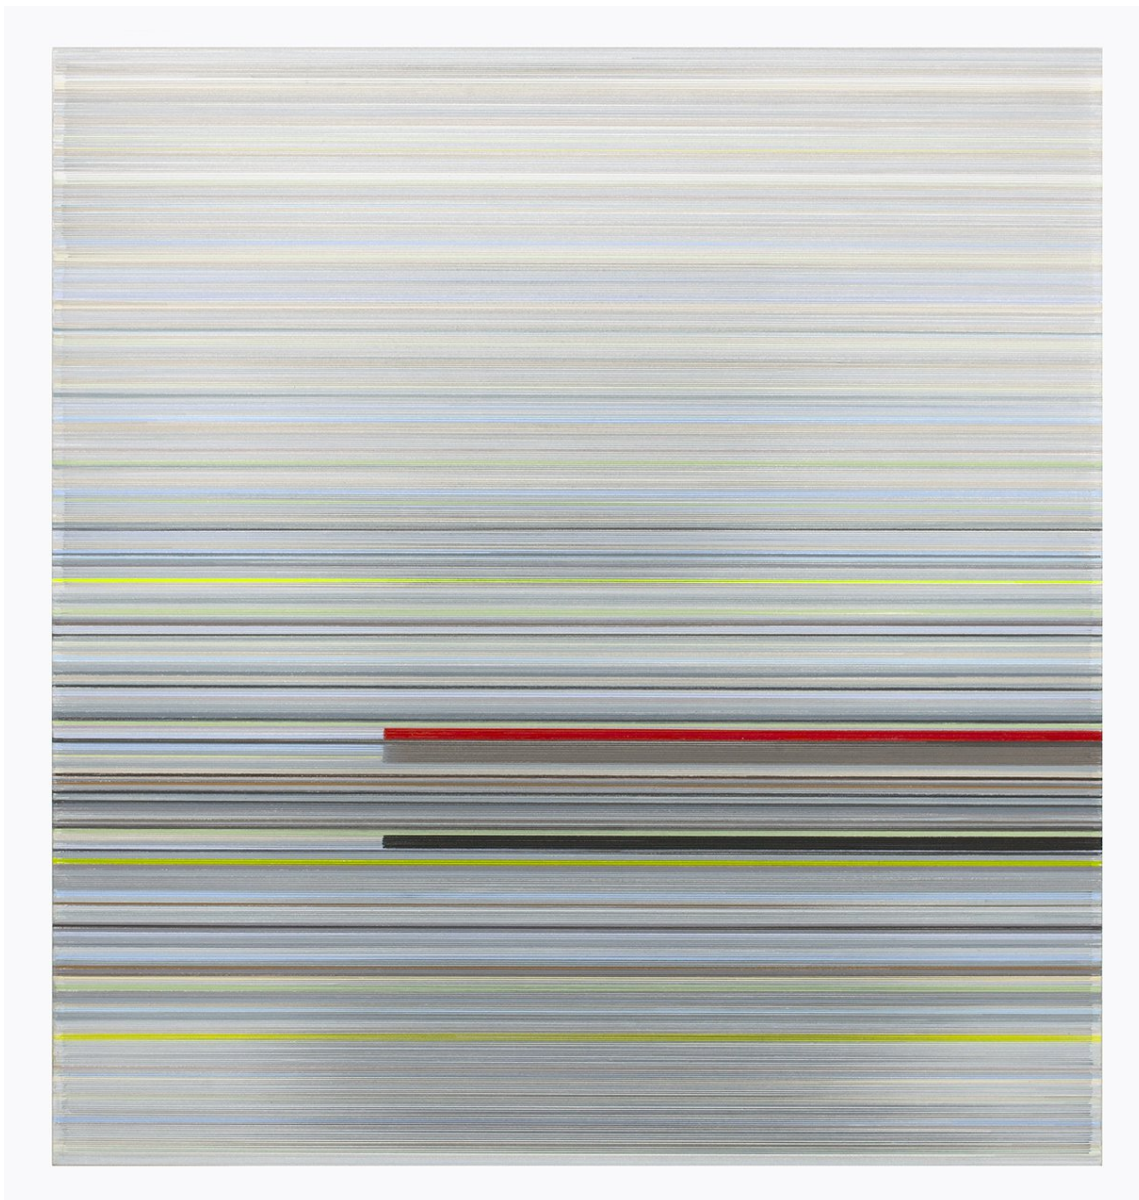

30 x 28 inches

AL-000186

**Anne Lindberg**

*flash: level, 2020*

Graphite and colored pencil on mat board

30 x 28 in

AL-000184

**Anne Lindberg**  
*flash: time, 2020*  
Graphite and colored pencil on mat board  
30 x 28 inches  
AL-000183