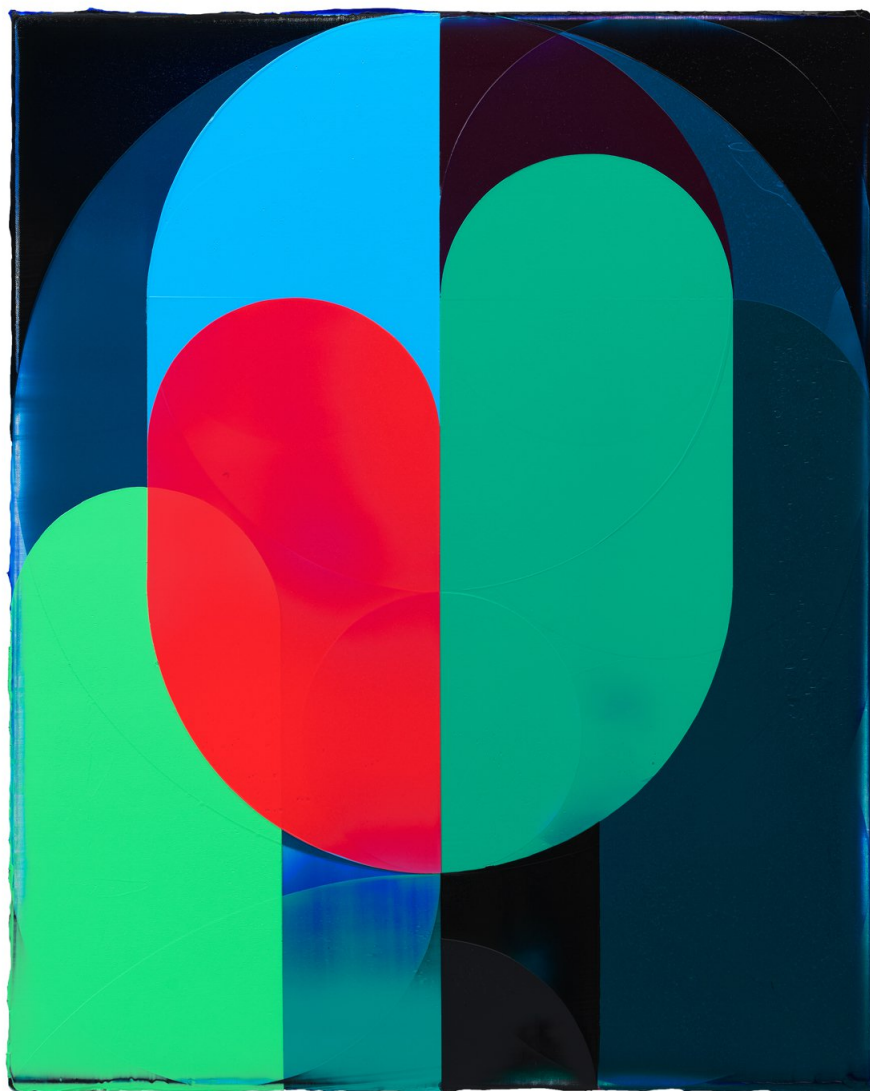

EXPO CHGO Online 2021 | Additional Select Works

**Whitney Bedford**  
*Veduta (Cole)*, 2020  
Ink and oil on hybrid panel  
51½ x 76 in.  
WB-000063

**Whitney Bedford**  
*Helen Frankenthaler, 2020*  
Graphite on Arches Paper  
30 x 22 in.  
WB-000060

---

**Stephen Eichhorn**  
*Conscience Regained III*, 2020  
Collage on archival paper  
37.5 x 24.5 inches  
41 x 28 inches (framed)  
SE7-000141

**Shannon Finley**  
*Shapeshifter*, 2019  
Acrylic on canvas  
150 x 120 cm; Dimension 2: 59.05 x 47.24 in  
SF-000031

**Shannon Finley**

*Dimensional Rift, 2019*

Acrylic on canvas

150 x 120 cm; Dimension 2: 59.05 x 47.24 in

SF-000033

**Shannon Finley**

*Plug In*, 2019

Acrylic on canvas

75 x 60 cm; Dimension 2: 29.52 x 23.62 in

SF-000037

**Shannon Finley**  
*Mooncraft*, 2019  
Acrylic on canvas  
75 x 60 cm; Dimension 2: 29.52 x 23.62 in  
SF-000038

**Shannon Finley**

*Manifold*, 2019

Acrylic on canvas